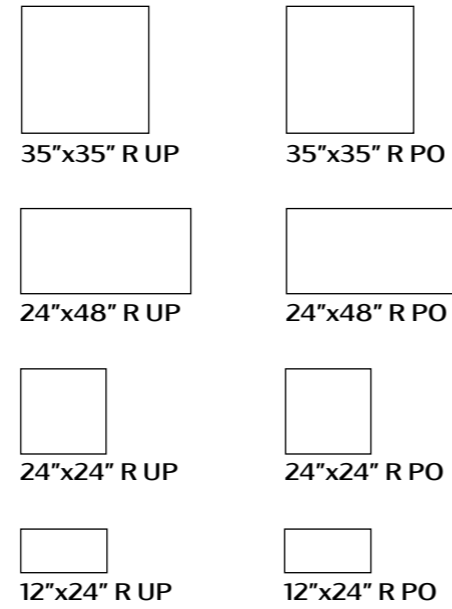

Bianco Venatino

Technical Specifications

CHARACTERISTICS	STANDARD	DECLARED ASTM	
		POLISHED	UNPOLISHED
Water Absorption	C373	<=0.5	<=0.5
Break Strength	C648	Min. 335	Min. 335
Scratch Hardness	MOH's Scale	3	4
Chemical Resistance	C650	Unaffected	Unaffected
Frost Resistance	C1026	Resistant	Resistant
Group	See FAQ's	3	4
Deep Abrasion - Unglazed Tiles	C1243	Pass	Pass
PEI - Glazed Tiles	C1027	4	4
Minimum Bond Strength (PSI)	C482	165	165
Dynamic Coefficient of Friction (DCOF)	A1371	<=0.40	<=0.40
Shade and Texture Rating	CTDA "V"	V3	V3
Facial Dimensions	C499	Pass	Pass
Range of Thickness	C499	Pass	Pass
Warpage	C485	Pass	Pass
Wedging	C502	Pass	Pass

Packaging Info

Size	SF per carton	PC per carton	Bx per pallet
12"x24" R	18.94	10	32
24"x24" R	19.05	5	30
24"x48" R	22.93	3	27
35"x35" R	25.83	3	24